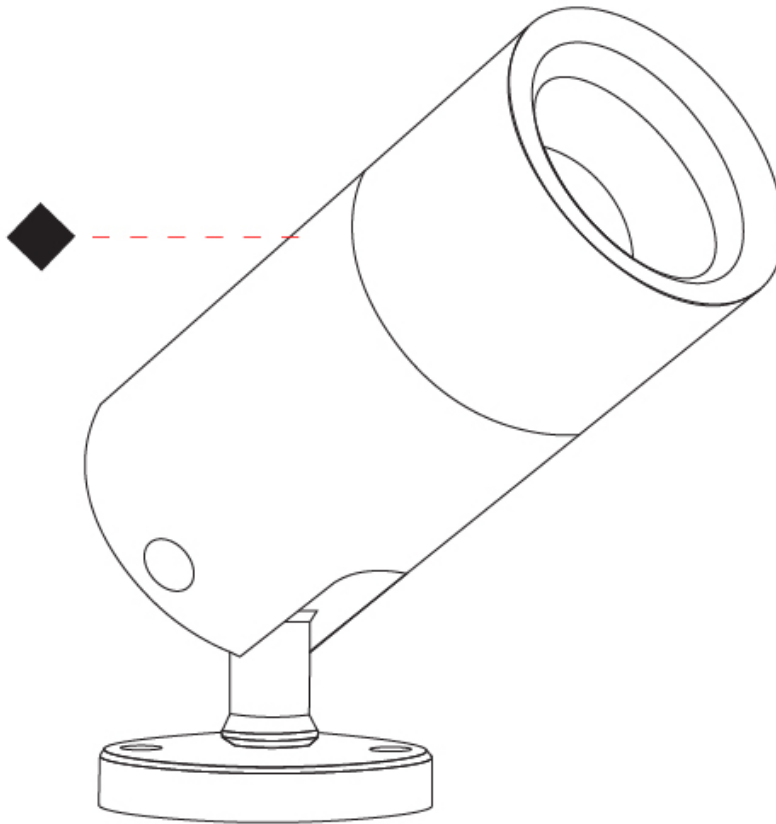

VARIO 60 SURFACE

E12F0006-

PROJECT _____

TYPE _____

SPECIFIER _____

QUANTITY _____

DATE _____

E